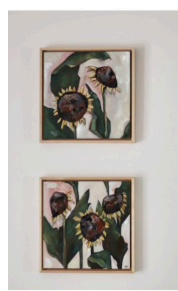

SARA BAUMANN

@sarasbaumann  
www.sarabaumann.art

\$600

24" x 30" Acrylic with  
lacquer Canvas

UNEXPECTED BEAUTY

This piece, 'Unexpected Beauty' depicts that beauty that can be found in even the harshest environments if you're willing to look at things a different way.

TAYLOR  
VICTORIA

@Madebytaylorvictoria

ALL MY DAYS

\$4200

25.5" x 31" framed oil  
painting

TAYLOR  
VICTORIA

@Madebytaylorvictoria

STILL SHE BLOOMED

\$1,200

PERHAPS IT'S SIMPLE

\$1,200

11" x 11" framed oil paintings

TAYLOR  
VICTORIA

@Madebytaylorvictoria

AND IN THAT DARKNESS,  
THERE IS LIGHT

\$2,800

## KANSAS

"Kansas," by Samantha J. Burge explores the profound beauty and subtle power of simplicity through a monochromatic lens. This striking black and white artwork captures a delicate, fleeting moment frozen in time, where shadows and light engage in a harmonious dance....