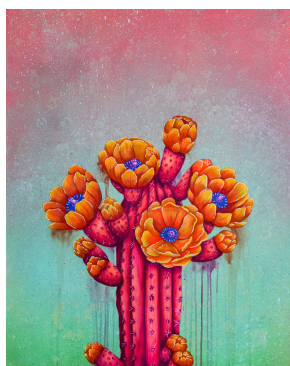

# GALLERY ART PRICING

SARA BAUMANN

@sarasbaumann  
www.sarabaumann.art

\$2,000

36" x 36" Acrylic with  
lacquer on Canvas

SEEKING WARMTH

Seeking Warmth is a painting full of bright colors and interesting textures. Painted during the winter months, a time where I am looking forward to bright colorful blooms and warm sun. A demonstration of the feeling many of us often find ourselves having where we seek comfort in times of distress.

SARA BAUMANN

@sarasbaumann  
www.sarabaumann.art

\$600

24" x 30" Acrylic with  
lacquer Canvas

UNEXPECTED BEAUTY

This piece, 'Unexpected Beauty' depicts that beauty that can be found in even the harshest environments if you're willing to look at things a different way.

TAYLOR  
VICTORIA

@Madebytaylorvictoria

ALL MY DAYS

\$4200

25.5" x 31" framed oil  
painting

TAYLOR  
VICTORIA

@Madebytaylorvictoria

STILL SHE BLOOMED